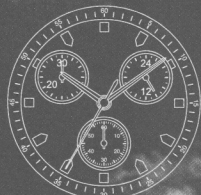

MIYOTA

YOUR ENGINE

JS SERIES

NEW

JS00