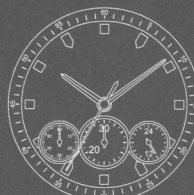

MIYOTA

YOUR ENGINE

JS SERIES

NEW

JS50

MADE IN JAPAN METAL MOVEMENT

STOP WATCH

Size 12-1/2"
Height 4.18mm
Stop Watch 30min/sec, 24 hour
Battery 2 Years battery life (SR621SW)