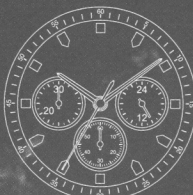

MIYOTA

YOUR ENGINE

JS SERIES

NEW

JS20

MADE IN JAPAN METAL MOVEMENT

STOP WATCH

Size 12-1/2"
Height 4.18mm
Stop Watch 30min/sec, 24 hour
Battery 2 Years battery life (SR621SW)